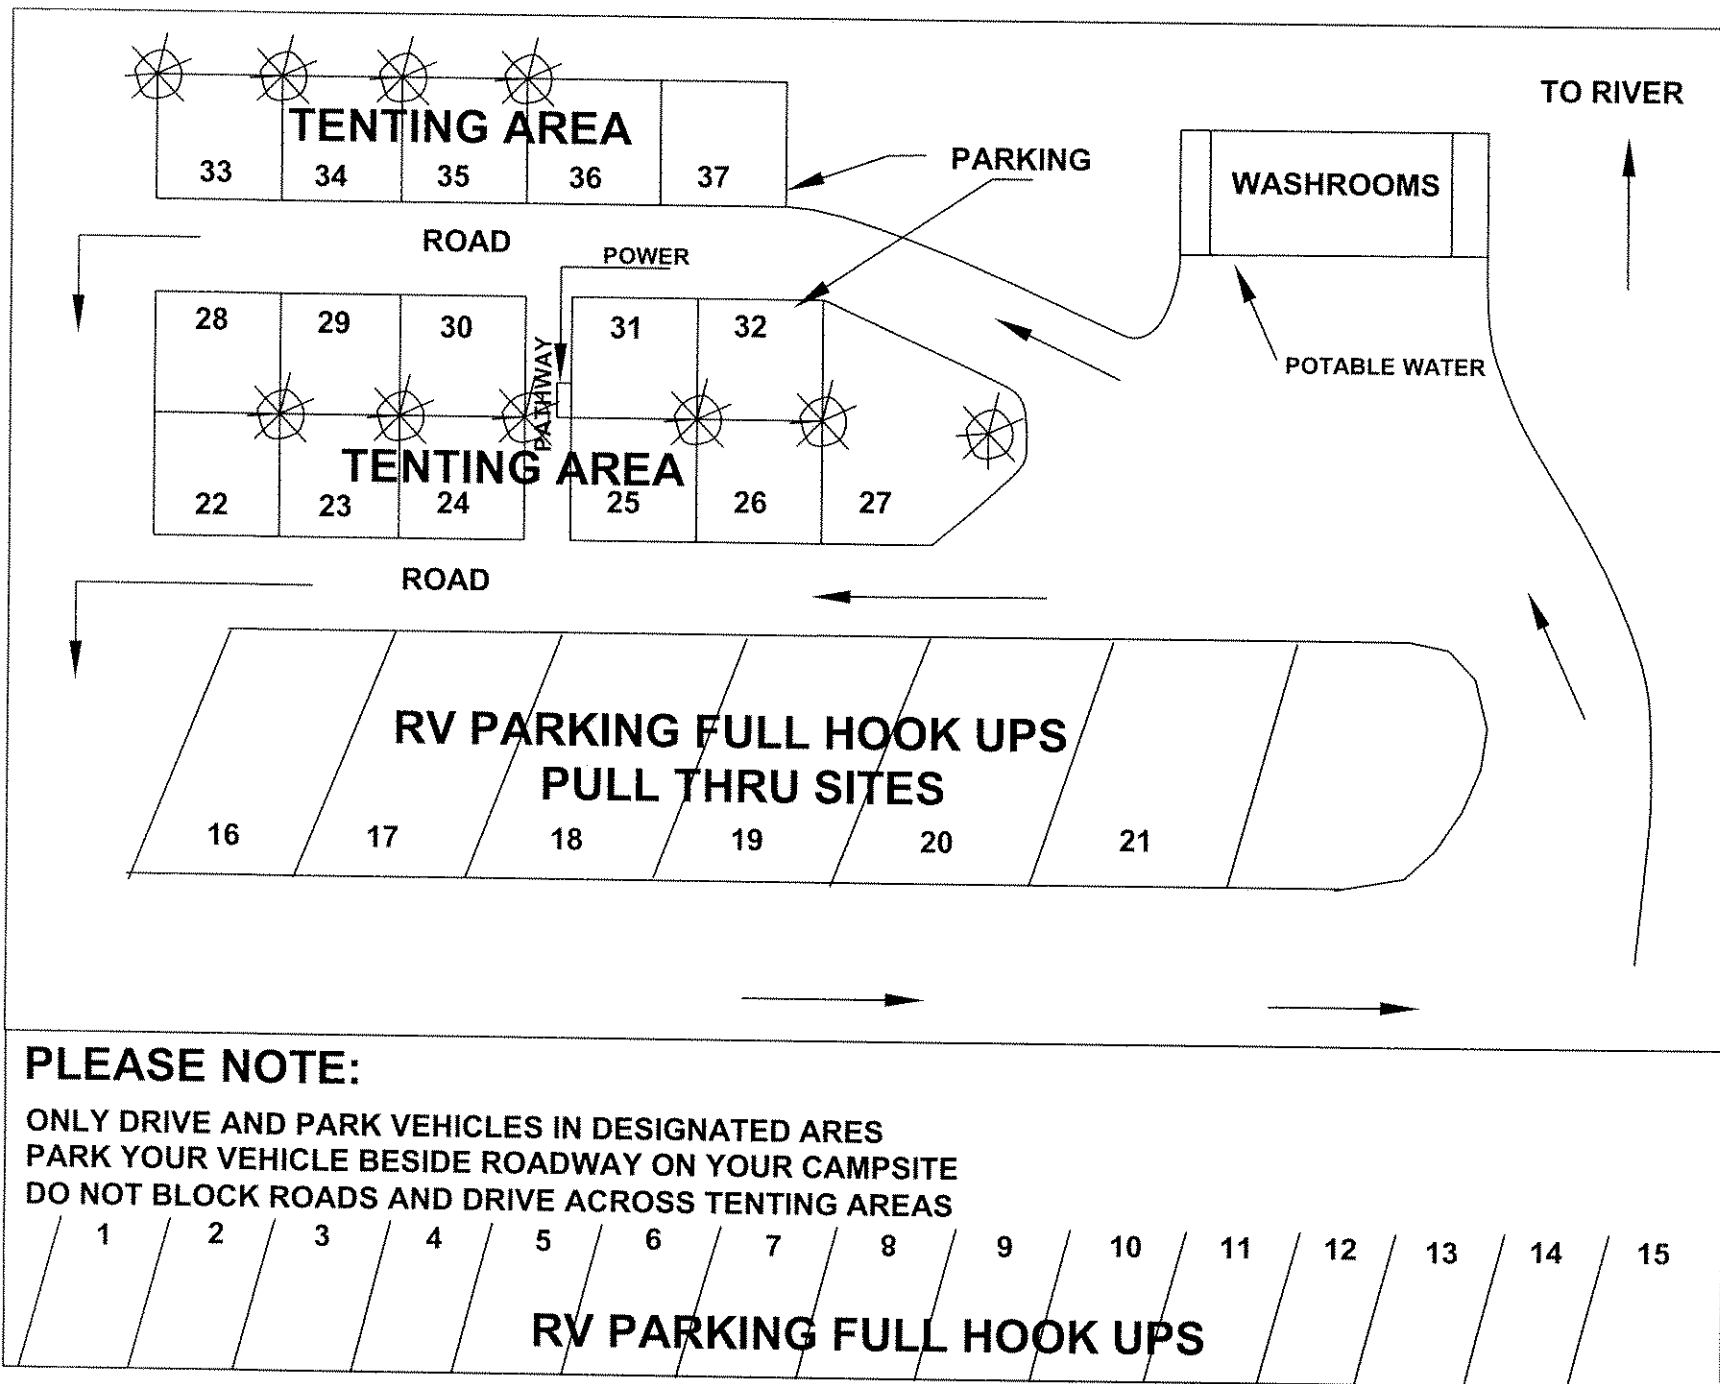

GRAND FORKS CITY PARK CAMPGROUND

PLEASE NOTE:

ONLY DRIVE AND PARK VEHICLES IN DESIGNATED AREAS
PARK YOUR VEHICLE BESIDE ROADWAY ON YOUR CAMPSITE
DO NOT BLOCK ROADS AND DRIVE ACROSS TENTING AREAS

1 2 3 4 5 6 7 8 9 10 11 12 13 14 15

RV PARKING FULL HOOK UPS